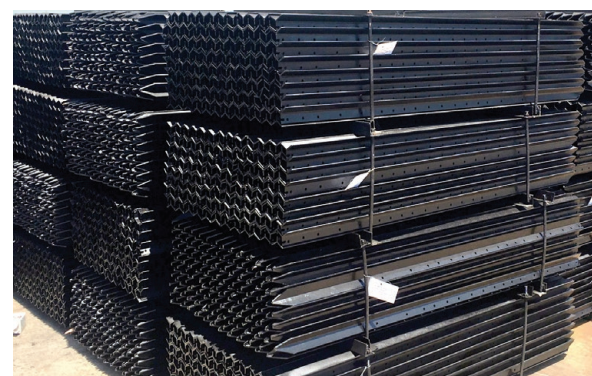

MEGA POST SPECIAL

Black	Loose	Pack (200)
1800mm (6ft).....	$17.60.....	$15.90
2100mm (7ft).....	$19.90.....	$17.00
2400mm (8ft).....	$23.00.....	$20.30

EXTRA HEAVY 3.5KGMTR