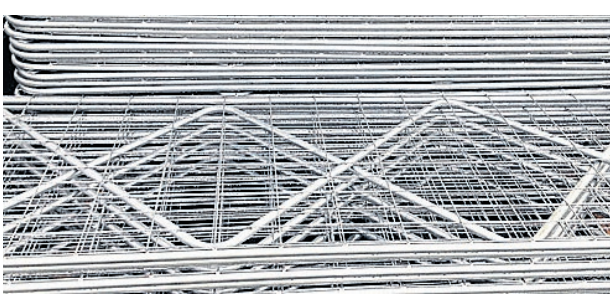

N-BRACE GATES

	Loose	10+
4ft (1200)	$99.00	$94.00
8ft (2400)	$124.00	$116.00
10ft (3000)	$131.00	$126.00
12ft (3600)	$152.00	$146.00
14ft (4200)	$170.00	$162.00
16ft (4800)	$197.00	$182.00
18ft (5400)	$218.00	$208.00

Gate Packs ..... $30.00 ..... $27.00