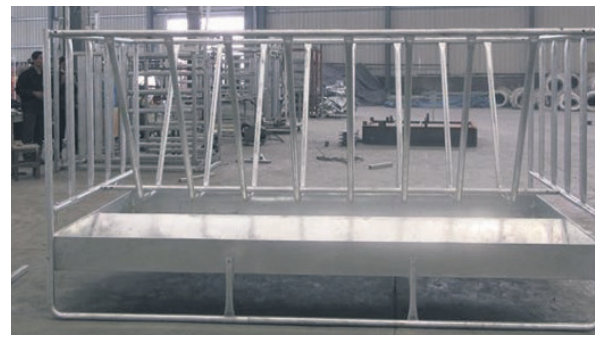

## GOAT PANELS

2900 long x 1240 - 8 rail  
Loose @ \$152.00 ea 30+ @ \$136.00 ea

2200 long x 1260 high (33.7<sup>00</sup> Galv pipe) with chain  
Loose @ \$107.00 ea 30+ @ \$100.00 ea

## SQUARE BALE FEEDERS

3150 long x 1400 high x 1800 wide  
@ \$1,700 ea