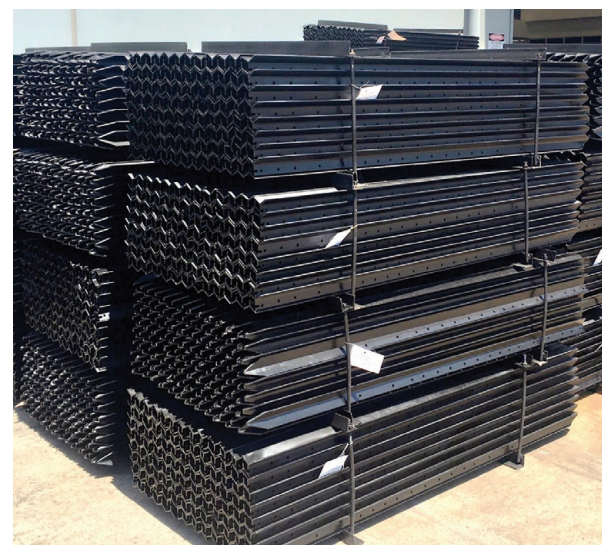

## MEGA POST SPECIAL

Black	Loose	Pack (200)
1800mm (6ft)	\$17.60	\$15.90
2100mm (7ft)	\$19.90	\$17.00
2400mm (8ft)	\$23.00	\$20.30

EXTRA HEAVY 3.5KG/MTR

## GALMAX MAXLOC FENCING

Standard Galv	Loose	Pallet
5/70/30 200m Rolls	\$262.00	\$248.00
6/70/30 200m Rolls	\$294.00	\$274.00
6/90/30 200m Rolls	\$320.00	\$299.00
7/90/30 200m Rolls	\$357.00	\$329.00
8/90/30 200m Rolls	\$375.00	\$363.00
8/90/15 100m Rolls	\$275.00	\$259.00

9 ROLLS PER PALLET

## SQUARE BALE FEEDERS

3150 long x 1400 high x 1800 wide  
@ \$1,700 ea