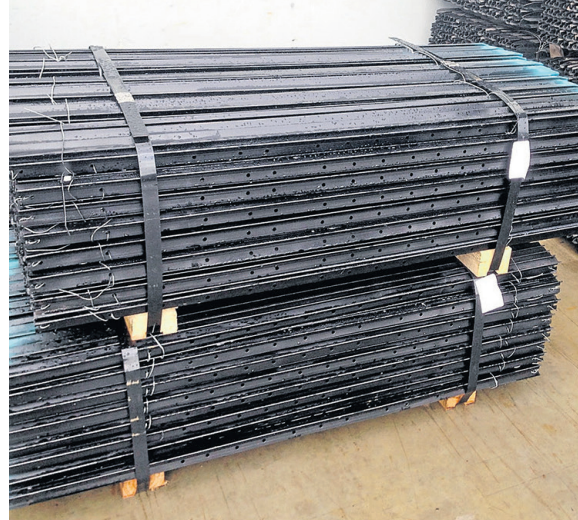

2900mm long x 1240mm high - 8 rail
Loose @ \$144 ea
30+ @ \$129 ea

2200mm long x 1260mm high - 7 rail with chain
Loose @ \$102 ea
30+ @ \$95 ea

AWP BARB WIRE

	Loose	Pallet
1.57mm (500m)	\$121 ea	\$109 (48)
1.8mm (500m)	\$144 ea	\$133 (36)
2.5mm (400m)	\$171 ea	\$152 (27)

FENCE DROPPERS

Black	Loose	Pack (400)
1350mm (4ft 6")	\$6.30	\$5.30
1500mm (5ft)	\$7.20	\$5.60
1650mm (5ft 6")	\$7.75	\$6.00
1800mm (6ft)	\$8.65	\$7.00
2100mm (7ft)	\$10.55	\$7.55
2400mm (8ft)	\$11.50	\$9.10

DOWNGRADE ITEMS

- C-Section 100 x 50 x 1.5mm
7.5m @ \$55/ea
- Red pipe 760D x 3.6mm
6.5m @ \$55/ea
- Extendable top Cattle/horse gate 2100w x 3000h
@ \$150/ea
- RHS 50x50x5.6mm
8m @ \$99/ea

HORSE ROUND YARD

- 23 @ 2100 x 1800 Portable Horse Panels
- 1 @ 3000 x 2100 Extendable Top Swing Gate
Complete with Connection Pins
- Makes a 16.5m diameter round yard
@ \$2,700.00 ALL INCLUSIVE

GALMAX MAXLOC FENCING

ANGAS ROLLS (Standard Galv Rolls)	Loose	Pallet
5/70/30 200m Rolls	\$267.00	\$255.00
6/70/30 200m Rolls	\$303.00	\$282.00
6/90/30 200m Rolls	\$330.00	\$308.00
7/90/30 200m Rolls	\$368.00	\$339.00
8/90/30 200m Rolls	\$386.00	\$374.00
8/90/15 100m Rolls	\$283.00	\$269.00