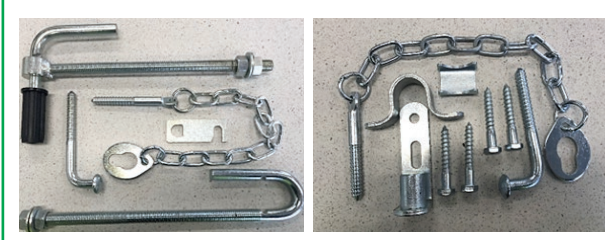

SENTURION STEEL SUPPLIES

12 ACRE SITE AT 99 CAVAN ROAD GEPPS CROSS

• enquiries@senturion.com.au • www.senturion.com.au •

N-BRACE FARM GATES

LAST STOCK ORDER WITH SOME QUALITY ISSUES - PRICED TO GO

	Loose	10+
8ft (2400).....	\$104.00.....	\$97.60
10ft (3000).....	SOLD OUT	
12ft (3600).....	\$128.00.....	\$122.00
14ft (4200).....	\$143.00.....	\$136.00
16ft (4800).....	\$165.60.....	\$152.80

DAMAGE TO GATES HARDLY VISIBLE BUT PRODUCT IS NOT TO OUR STANDARDS SO WE HAVE HEAVY DISCOUNTS TO MOVE STOCK

*** THIS OFFER IS ONLY ON QUARANTINED STOCK AND WHILE STOCKS LAST ***

GATE PACKS

Long Bolt (left) or Weld On Gate Packs
@ \$22.00 PER PACK

Pack includes:

- 5 @ 2.16m 88.9° x 4.0mm Galv Pipe
- 5 @ Galv Post Caps to Suit
- 5 @ 80x50 Post to Strainer Clamp
- 5 @ 3.25m 60° x 2.3mm Galv Pipe
- 5 @ Hot Dip Galv Base Plate
- 5 @ 8mm Stainless Steel Strainer Cable

TAKE 5% OFF DROPPERS WHEN PURCHASED WITH A PALLET OF WIRE

ROLLER PIPE

1067mm, 1200mm, 1500mm, 1800mm OD
Available in 16mm, 20mm, 25mm, 30mm thickness
ALL MADE TO ORDER & ROLLED TO LENGTH

DOUBLE DOOR DOG KENNEL