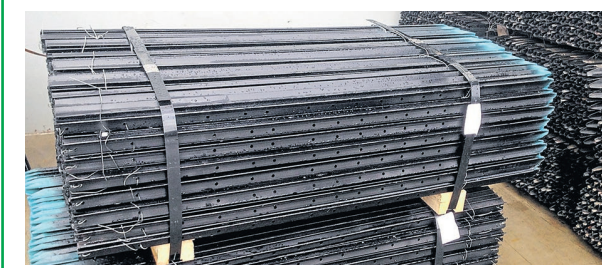

FENCE DROPPERS

Black	Loose	Pack (400)
1350mm (4ft 6").....	$7.80.....	$6.55
1500mm (5ft).....	$8.90.....	$6.90
1650mm (5ft 6").....	$9.55.....	$7.40
1800mm (6ft).....	$10.70.....	$8.70
2100mm (7ft).....	$13.00.....	$9.35
2400mm (8ft).....	$14.20.....	$11.20
Galv	Loose	Pack (400)
1350mm (4ft 6").....	$10.90.....	$8.90
1500mm (5ft).....	SOLD OUT	
1650mm (5ft 6").....	SOLD OUT	
1800mm (6ft).....	$15.00.....	$12.10
2100mm (7ft).....	$18.00.....	$13.90

TAKE 5% OFF DROPPERS WHEN PURCHASED WITH A PALLET OF WIRE