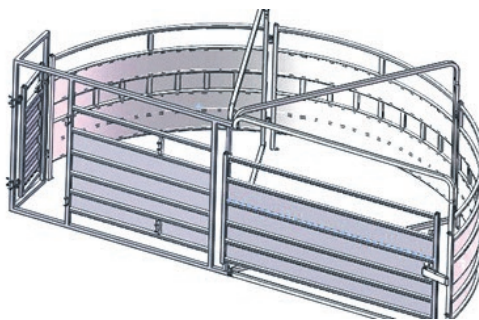

3000 x 900..... **\$110.00 ea**
3000 x 1200..... **\$153.00 ea**

CATTLE FORCE YARD COMPLETE KIT

KIT INCLUDES:

Loading Ramp	■	1
Cattle Crush	■	1
Force Yard	■	1
Sliding Gates	■	2
Standard Gates	■	5
Access Gate	■	2
Standard Panels 2.1	■	12
Standard Panels 2.2	■	2
Standard Panels 2.4	■	2
Standard Panels 2.9	■	1
Standard Panels 3.3	■	2
Man Panel Gate	■	1
Race Bow	■	2
Race Walkway Mesh	■	2

50 to 60 head of cattle
@ **\$15,900 kit**

CATTLE FORCE YARD HALF CIRCLE BLIND

6.5 mtr x 3.5 mtr Flat Pack
@ **\$4,680 ea**

PERMANENT SHEEP YARDS

Yard Panels

3000 Yard Panel **\$259.00 ea**
1500 Yard Panel **\$163.00 ea**
700 Yard Panel **\$98.00 ea**

Blind Panels

3000 Blind Panel **\$308.00 ea**
1500 Blind Panel **\$194.00 ea**
900 Blind Panel **\$130.00 ea**

Yard Gates

3000 Yard Gates **\$285.00 ea**
2000 Yard Gates **\$190.00 ea**
1500 Yard Gates **\$179.00 ea**
450 Yard Gates **\$111.00 ea**

**ASK FOR OUR BULK RATE
DISCOUNT ON 20+ PANELS/GATES**

SHEEP LOADING RAMP (FLAT PACK)

3200 Long x 550 Wide
Bolt together
@ **\$2485.00 ea**

PH: (08) 8260 5577 – Fax: (08) 8260 5277

CRAIG: 0419 887 006 • SCOTT: 0419 887 333
OPEN MONDAY to FRIDAY 8.00am-5.00pm SATURDAYS 8.00am-2.00pm
Enquiries@senturion.com.au • www.senturion.com.au