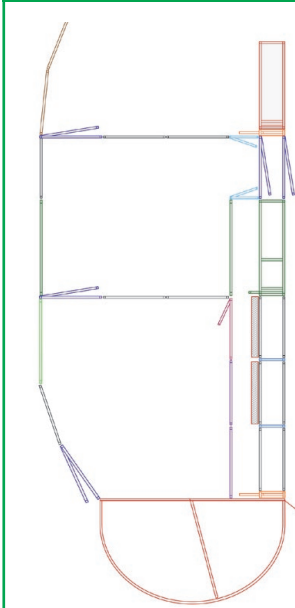

PRE WELDED RAFTERS

- 4 @ 7.13m CS30030 BACK TO BACK @ **\$550.00ea**
- 6 @ 8.6m CS35030 BACK TO BACK @ **\$740.00ea**
(connection plates and cleats)

MORE MIXED C-SECTION AVAILABLE ON INSPECTION

DOWN GRADE GALV RHS

(135 x 45 Raised Mesh)

3000 x 900..... **\$165.00 ea**
3000 x 1200..... **\$200.00 ea**

Black Steel

(75 x 30 Raised Mesh)

3000 x 900..... **\$180.00 ea**
3000 x 1200..... **\$225.00 ea**

(135 x 45 Raised Mesh)

3000 x 900..... **\$110.00 ea**
3000 x 1200..... **\$153.00 ea**

CATTLE FORCE YARD COMPLETE KIT

KIT INCLUDES:

Loading Ramp	■	1
Cattle Crush	■	1
Force Yard	■	1
Sliding Gates	■	2
Standard Gates	■	5
Access Gate	■	2
Standard Panels 2.1	■	12
Standard Panels 2.2	■	2
Standard Panels 2.4	■	2
Standard Panels 2.9	■	1
Standard Panels 3.3	■	2
Man Panel Gate	■	1
Race Bow	■	2
Race Walkway Mesh	■	2

50 to 60 head of cattle
@ **\$15,900 kit**

CATTLE FORCE YARD HALF CIRCLE BLIND

6.5 mtr x 3.5 mtr Flat Pack
@ **\$4,680 ea**

PERMANENT SHEEP YARDS

Yard Panels

3000 Yard Panel **\$259.00 ea**
1500 Yard Panel **\$163.00 ea**
700 Yard Panel **\$98.00 ea**