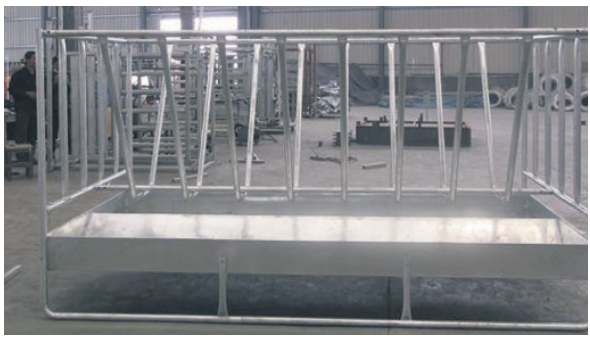

## SQUARE BALE FEEDERS

3150 long x 1400 high x 1800 wide  
@ \$1,700 ea

## ROTECH FENCE ENDKITS

**\$220 PER END ASSEMBLY**  
SOLD IN PACKS OF 5  
**(\$1,100.00 INCL PER PACK)**

- Pack includes:
- 5 @ 2.16m 88.9<sup>OD</sup> x 4.0mm Galv Pipe
  - 5 @ Galv Post Caps to Suit
  - 5 @ 80x50 Post to Strainer Clamp
  - 5 @ 3.25m 60<sup>OD</sup> x 2.3mm Galv Pipe
  - 5 @ Hot Dip Galv Base Plate
  - 5 @ 8mm Stainless Steel Strainer Cable