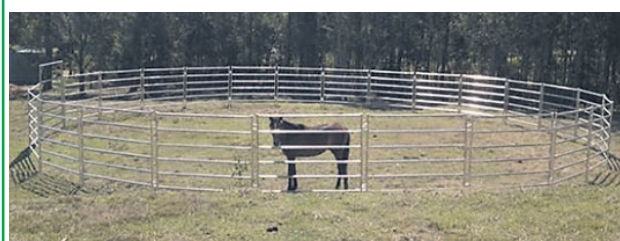

HORSE ROUND YARD

23 @ 2100 x 1800 Portable Horse Panels
1 @ 3000 x 2100 Extendable Top Swing Gate
Complete with Connection Pins
Makes a 16.5m diameter round yard
@ $2,700.00 ALL INCLUSIVE