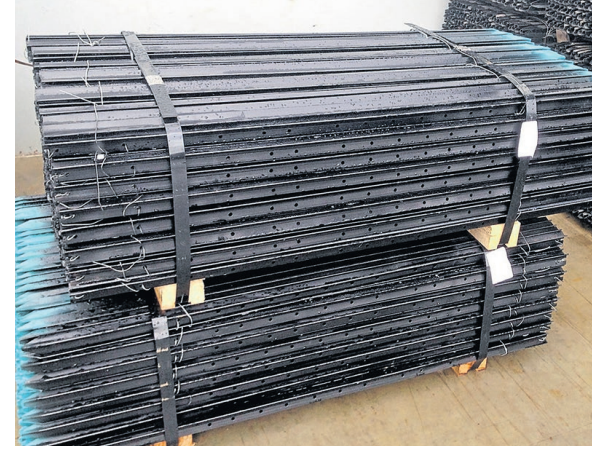

FENCE DROPPERS

OVERSTOCKED SPECIAL
1800mm (6ft) 1.86kg/mtr
Loose @ $7.00ea Pack (400) @ $6.50ea