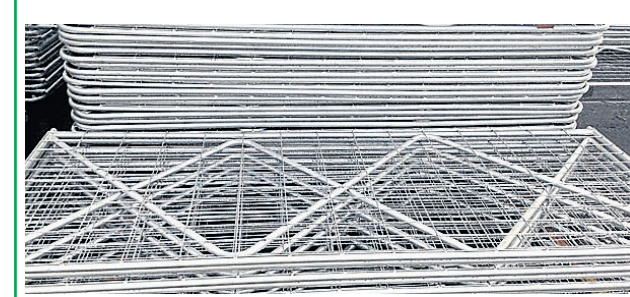

N-BRACE GATES

	Loose	10+
4ft (1200)	$89.00	$85.00
8ft (2400)	$112.00	$105.00
10ft (3000)	$118.00	$113.00
12ft (3600)	$137.00	$131.00
14ft (4200)	$153.00	$146.00
16ft (4800)	$177.00	$164.00
18ft (5400)	$196.00	$187.00
Gate Packs	$27.00	$24.00

PH: (08) 8260 5577 – Fax: (08) 8260 5277

CRAIG: 0419 887 006 • SCOTT: 0419 887 333
OPEN MONDAY to FRIDAY 8.00am-5.00pm SATURDAYS 8.00am-2.00pm
Enquiries@senturion.com.au • www.senturion.com.au

Check out our website & follow us on facebook