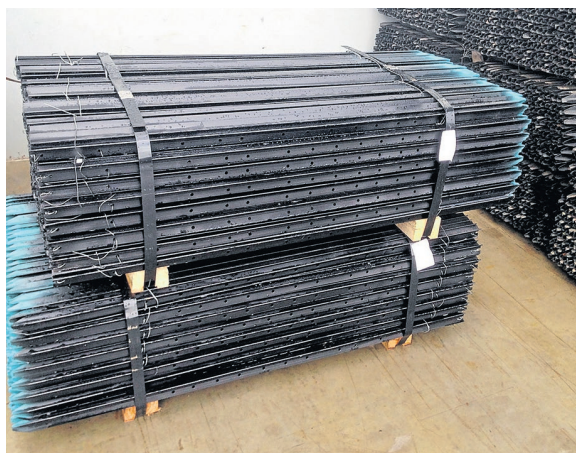

\$220 PER END ASSEMBLY
SOLD IN PACKS OF 5
(\$1,100.00 INCL PER PACK)

Pack includes:

- 5 @ 2.16m 88.9^{OD} x 4.0mm Galv Pipe
- 5 @ Galv Post Caps to Suit
- 5 @ 80x50 Post to Strainer Clamp
- 5 @ 3.25m 60^{OD} x 2.3mm Galv Pipe
- 5 @ Hot Dip Galv Base Plate
- 5 @ 8mm Stainless Steel Strainer Cable

NEW PRODUCT RANGE

BLACK PIPE

SPECIAL BUY ON NEW BLACK PIPE

6.5m lengths, 76.1^{OD} x 4.0mm
Loose @ \$147.00 ea
Bundle @ \$132.00 ea
19 @ 6.5m per bundle

GALVANISED WATER TROUGHS

SQUARE GALVANISED

5800mm Long x 940mm Top x 570mm Base
Approx 2150 Litre capacity with Lid
and 4" Brass Bung
@ \$1,900.00 ea

PRE-CUT RURAL POSTS

IDEAL STRAINER OR YARD POST

2.5m x 76.1^{OD} x 4.0mm black pipe
Loose @ \$56.70 ea
Bundle @ \$50.00 ea
19 @ 2.5m per bundle

FENCE DROPPERS

	Loose	Pack (400)
Black		
1350mm (4ft 6")	\$8.60	\$7.20
1500mm (5ft)	\$9.80	\$7.60
1650mm (5ft 6")	\$10.50	\$8.15
1800mm (6ft)	\$11.80	\$9.55
2100mm (7ft)	\$14.30	\$10.25
2400mm (8ft)	\$15.60	\$12.30
Galv		
1350mm (4ft 6")	\$10.90	\$8.90
1500mm (5ft)	\$11.45	\$10.00
1650mm (5ft 6")	\$13.30	\$10.80
1800mm (6ft)	\$15.00	\$12.10
2100mm (7ft)	\$18.00	\$13.90

MEGA DROPPERS

	Loose	Pack (200)
Black		
1650mm (5ft 6")	\$20.00	\$18.50
1800mm (6ft)	\$21.60	\$19.50
2100mm (7ft)	\$24.30	\$20.80
2400mm (8ft)	\$28.00	\$24.80

N-BRACE GATES

Loose 10+

4ft (1200)	\$104.00	\$99.00
8ft (2400)	\$130.00	\$122.00
10ft (3000)	\$138.00	\$132.00
12ft (3600)	\$160.00	\$153.00
14ft (4200)	\$179.00	\$170.00
16ft (4800)	\$207.00	\$191.00