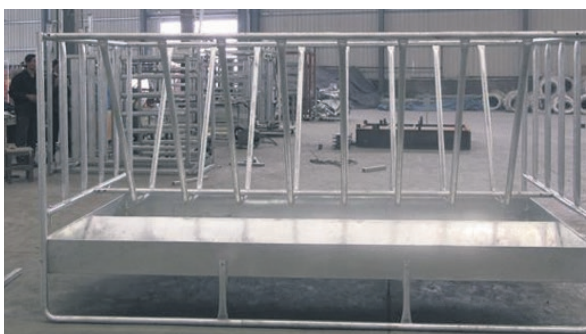

SENTURION STEEL SUPPLIES

12 ACRE SITE AT 99 CAVAN ROAD GEPPS CROSS

• enquiries@senturion.com.au • www.senturion.com.au •

SQUARE BALE FEEDERS

3150 long x 1400 high x 1800 wide
@ \$1,700 ea

ROTECH FENCE ENDKITS

\$220 PER END ASSEMBLY
SOLD IN PACKS OF 5
(\$1,100.00 INCL PER PACK)

Pack includes:

- 5 @ 2.16m 88.9^{OD} x 4.0mm Galv Pipe
- 5 @ Galv Post Caps to Suit
- 5 @ 80x50 Post to Strainer Clamp
- 5 @ 3.25m 60^{OD} x 2.3mm Galv Pipe
- 5 @ Hot Dip Galv Base Plate
- 5 @ 8mm Stainless Steel Strainer Cable

NEW PRODUCT RANGE

BLACK PIPE

SPECIAL BUY ON NEW BLACK PIPE

6.5m lengths, 76.1^{OD} x 4.0mm
Loose @ \$147.00 ea
Bundle @ \$132.00 ea
19 @ 6.5m per bundle

GALVANISED WATER TROUGHS

SQUARE GALVANISED

5800mm Long x 940mm Top x 570mm Base
Approx 2150 Litre capacity with Lid
and 4" Brass Bung
@ \$1,900.00 ea