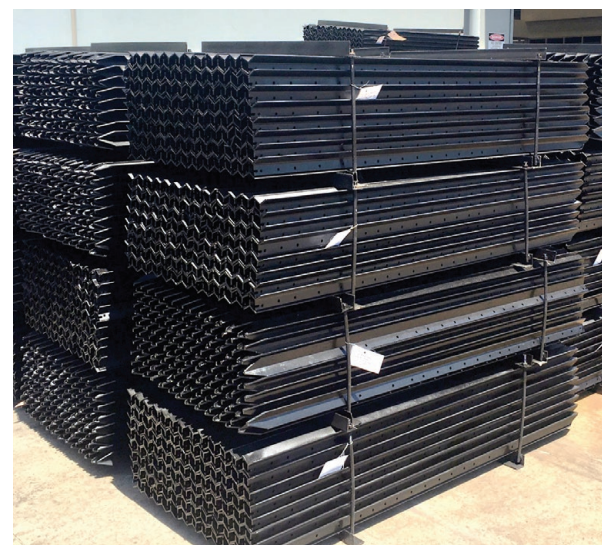

SENTURION STEEL SUPPLIES

12 ACRE SITE AT 99 CAVAN ROAD GEPPS CROSS

• enquiries@senturion.com.au • www.senturion.com.au •

MEGA POST SPECIAL

Black	Loose	Pack (200)
1800mm (6ft)	\$17.60	\$15.90
2100mm (7ft)	\$19.90	\$17.00
2400mm (8ft)	\$23.00	\$20.30

GREEN PVC COATED DROPPER

NEW PRODUCT

1650mm (bundles of 400)
Heavy duty 2.04kg/mtr with green pvc coating to assist with
corrosive environments
@ \$3,960/bundle

DOWNGRADE PLATE

1 @ 4240 x 2815 x 7mm	\$797.50
3 @ 8030 x 2800 x 9mm	\$1,932
1 @ 7890 x 1190 x 9mm	\$802
2 @ 4430 x 1405 x 9mm	\$533
2 @ 4650 x 1400 x 9mm	\$533
1 @ 3270 x 1500 x 10mm	\$468
3 @ 3270 x 3000 x 10mm	\$935

PRE-CUT RURAL POSTS

IDEAL STRAINER OR YARD POST
2.5m x 88.9^{OD} x 4.0mm black post
Loose @ \$65.00 ea
Bundle @ \$58.00 ea
19 @ 2.5m per pack
Knock on cap to suit, if required @ \$3.00 ea

ROLLER PIPE

1067mm, 1200mm, 1500mm, 1800mm OD
Available in 16mm, 20mm, 25mm, 30mm thickness
ALL MADE TO ORDER & ROLLED TO LENGTH

SQUARE BALE FEEDER

3150 long x 1400 high x 1800 wide @ \$1,700 ea

RAISED DOG KENNELS

3800 x 1950 x
1800 High
PVC Floor, Classic
Cream Colour
2 Lockable Doors
@ \$3,140ea

DOUBLE DOOR DOG KENNEL

3660 x 2440
x 1800 High
Dividing wall, Two
Lockable PA Doors
@ \$2,015ea