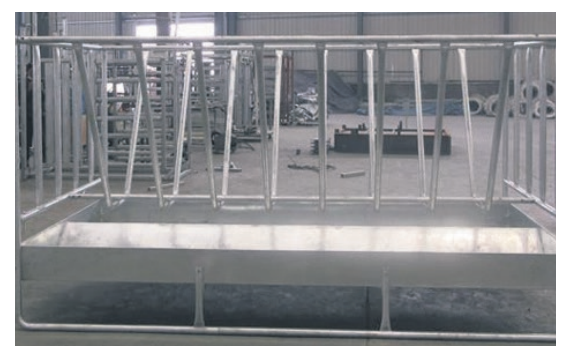

GREEN PVC COATED DROPPER

NEW PRODUCT

1650mm (bundles of 400)
Heavy duty 2.04kg/mtr with green pvc coating to assist with
corrosive environments
@ \$3,960/bundle

DOWNGRADE PLATE

1 @ 4240 x 2815 x 7mm	\$797.50
3 @ 8030 x 2800 x 9mm	\$1,932
1 @ 7890 x 1190 x 9mm	\$802
2 @ 4430 x 1405 x 9mm	\$533
2 @ 4650 x 1400 x 9mm	\$533
1 @ 3270 x 1500 x 10mm	\$468
3 @ 3270 x 3000 x 10mm	\$935

PRE-CUT RURAL POSTS

IDEAL STRAINER OR YARD POST
2.5m x 88.9^{OD} x 4.0mm black post
Loose @ \$65.00 ea
Bundle @ \$58.00 ea
19 @ 2.5m per pack
Knock on cap to suit, if required @ \$3.00 ea

ROLLER PIPE

1067mm, 1200mm, 1500mm, 1800mm OD
Available in 16mm, 20mm, 25mm, 30mm thickness
ALL MADE TO ORDER & ROLLED TO LENGTH

SQUARE BALE FEEDER

3150 long x 1400 high x 1800 wide @ \$1,700 ea

RAISED DOG KENNELS

3800 x 1950 x
1800 High
PVC Floor, Classic
Cream Colour
2 Lockable Doors
@ \$3,140ea

DOUBLE DOOR DOG KENNEL

3660 x 2440
x 1800 High
Dividing wall, Two
Lockable PA Doors
@ \$2,015ea