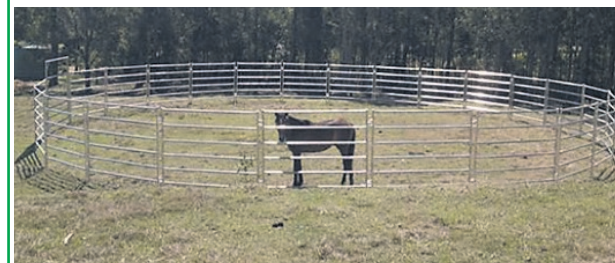

PRE-CUT RURAL POSTS

IDEAL STRAINER OR YARD POST

2.5m x 88.9⁰⁰ x 4.0mm black post
Loose @ \$65.00 ea
Bundle @ \$58.00 ea
19 @ 2.5m per pack

Knock on cap to suit, if required @ \$3.00 ea

ROLLER PIPE

1067mm, 1200mm, 1500mm, 1800mm OD
Available in 16mm, 20mm, 25mm, 30mm thickness
ALL MADE TO ORDER & ROLLED TO LENGTH

WOVEN SHEEP FLOORING

3000 x 1800 (20 x 20 Hole x 5mm Wire)
Loose @ \$345.00ea 5+ @ \$330.00ea

HORSE ROUND YARD

23 @ 2100 x 1800 Portable Horse Panels
1 @ 3000 x 2100 Extendable Top Swing Gate
Complete with Connection Pins
Makes a 16.5m diameter round yard
@ \$2,900.00 ALL INCLUSIVE