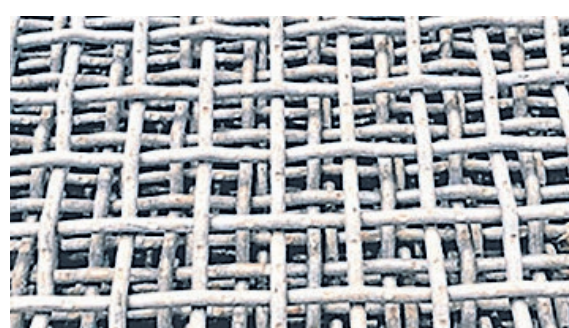

PRE-CUT RURAL POSTS

IDEAL STRAINER OR YARD POST

2.5m x 88.9⁰⁰ x 4.0mm black post
Loose @ \$65.00 ea
Bundle @ \$58.00 ea
19 @ 2.5m per pack

Knock on cap to suit, if required @ \$3.00 ea

ROLLER PIPE

1067mm, 1200mm, 1500mm, 1800mm OD
Available in 16mm, 20mm, 25mm, 30mm thickness
ALL MADE TO ORDER & ROLLED TO LENGTH

WOVEN SHEEP FLOORING

3000 x 1800 (20 x 20 Hole x 5mm Wire)
Loose @ \$345.00ea 5+ @ \$330.00ea

HORSE ROUND YARD

23 @ 2100 x 1800 Portable Horse Panels
1 @ 3000 x 2100 Extendable Top Swing Gate
Complete with Connection Pins
Makes a 16.5m diameter round yard
@ \$2,900.00 ALL INCLUSIVE