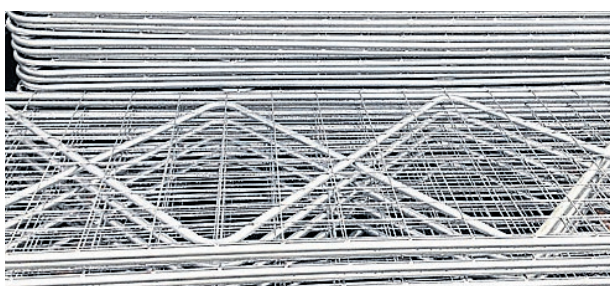

DOWN GRADE DRILL ROD

73od x 5.5mm
(Random 9.5m lengths)
@ \$165/length

*Discounted rates available for larger amounts
(offered on request)

GALMAX MAXLOC FENCING

Standard Galv	Loose	Pallet
5/70/30 200m Rolls	\$262.00	\$248.00
6/70/30 200m Rolls	\$294.00	\$274.00
6/90/30 200m Rolls	\$320.00	\$299.00
7/90/30 200m Rolls	\$357.00	\$329.00
8/90/30 200m Rolls	\$375.00	\$363.00
8/90/15 100m Rolls	\$275.00	\$259.00
Heavy Galv	Loose	Pallet
5/70/30 200m Rolls	\$277.00	\$265.00
6/70/30 200m Rolls	\$321.00	\$298.00
6/90/30 200m Rolls	\$348.00	\$324.00
7/90/30 200m Rolls	\$388.00	\$360.00
8/90/30 200m Rolls	\$438.00	\$405.00
8/90/15 100m Rolls	\$306.00	\$288.00

9 ROLLS PER PALLET

N-BRACE GATES

	Loose	10+
4ft (1200)	\$99.00	\$94.00
8ft (2400)	\$124.00	\$116.00
10ft (3000)	\$131.00	\$126.00
12ft (3600)	\$152.00	\$146.00
14ft (4200)	\$170.00	\$162.00
16ft (4800)	\$197.00	\$182.00
18ft (5400)	\$218.00	\$208.00
Gate Packs	\$30.00	\$27.00

PRE-CUT RURAL POSTS

IDEAL STRAINER OR YARD POST

2.5m x 88.9⁰⁰ x 4.0mm black post
Loose @ \$65.00 ea
Bundle @ \$58.00 ea
19 @ 2.5m per pack

Knock on cap to suit, if required @ \$3.00 ea

ROLLER PIPE

1067mm, 1200mm, 1500mm, 1800mm OD
Available in 16mm, 20mm, 25mm, 30mm thickness
ALL MADE TO ORDER & ROLLED TO LENGTH

WOVEN SHEEP FLOORING

3000 x 1800 (20 x 20 Hole x 5mm Wire)
Loose @ \$345.00ea 5+ @ \$330.00ea

HORSE ROUND YARD

23 @ 2100 x 1800 Portable Horse Panels
1 @ 3000 x 2100 Extendable Top Swing Gate
Complete with Connection Pins
Makes a 16.5m diameter round yard
@ \$2,900.00 ALL INCLUSIVE