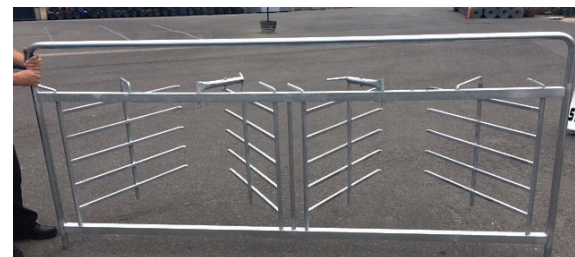

DOUBLE GOAT TRAP

3000mm wide x 1300mm high
Heavy Duty Galvanised
@ $500 ea