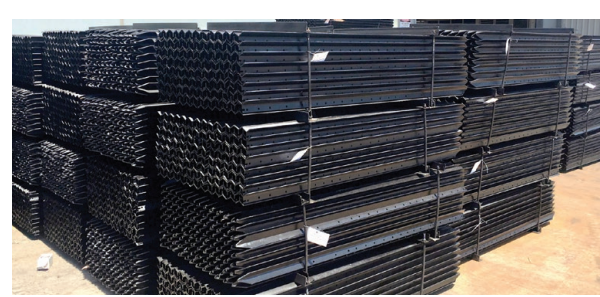

MEGA POST SPECIAL

Black	Loose	Pack (200)
1800mm (6ft)	$17.60	$15.90
2100mm (7ft)	$19.90	$17.00
2400mm (8ft)	$23.00	$20.30
EXTRA HEAVY 3.5KG/MTR