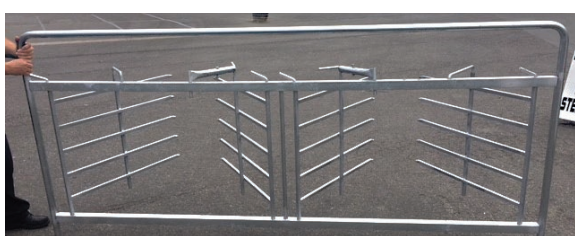

DOUBLE GOAT TRAP

3000mm wide x 1300mm high
Heavy Duty Galvanised
@ $550.00 ea