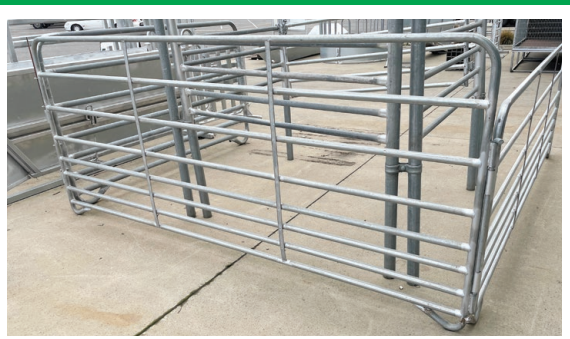

GOAT PANELS

2900 long x 1240 - 8 rail
Loose @ $160 ea
30+ @ $143 ea