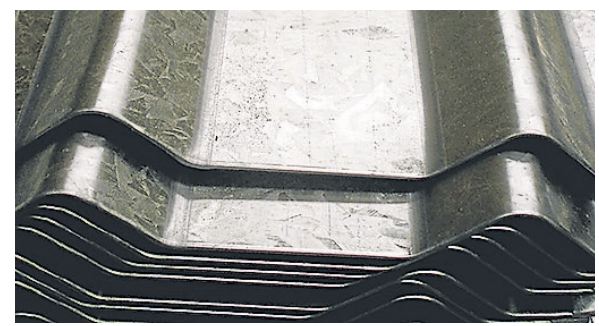

STOCK PANEL

Light Duty (1mm)	Loose	Pack
7" Double Roll	$68.00	$62.00
Heavy Duty (1.6mm)	Loose	Pack
7" Single Roll	$83.00	$78.00
7" Double Roll	$95.00	$86.00
9" Single Roll	$104.00	$96.00
9" Double Roll	$111.00	$103.00
6.1M LENGTHS 25 PER PACK