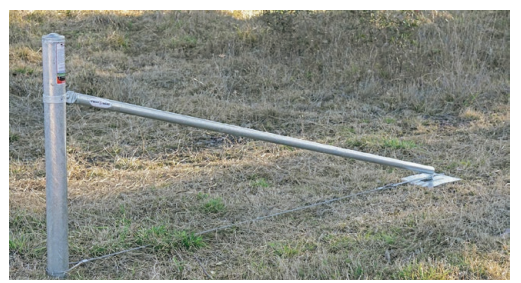

SENTURION STEEL SUPPLIES

12 ACRE SITE AT 99 CAVAN ROAD GEPPS CROSS

• enquiries@senturion.com.au • www.senturion.com.au •

N-BRACE FARM GATES

LAST STOCK ORDER WITH SOME QUALITY ISSUES - PRICED TO GO

	Loose	10+
8ft (2400)	\$104.00	\$97.60
10ft (3000)	\$110.00	\$105.00
12ft (3600)	\$128.00	\$122.00
14ft (4200)	\$143.00	\$136.00
16ft (4800)	\$165.60	\$152.80

DAMAGE TO GATES HARDLY VISIBLE BUT PRODUCT IS NOT TO OUR STANDARDS SO WE HAVE HEAVY DISCOUNTS TO MOVE STOCK
*** THIS OFFER IS ONLY ON QUARANTINED STOCK AND WHILE STOCKS LAST ***

GATE PACKS

Long Bolt (left) or Weld On Gate Packs @ \$22.00 PER PACK

PERMANENT SHEEP YARDS

Yard Panels	
3000 Yard Panel	\$236.00
1500 Yard Panel	\$148.00
700 Yard Panel	\$89.00
Blind Panels	
3000 Blind Panel	\$280.00
1500 Blind Panel	\$177.00
900 Blind Panel	\$119.00
Yard Gates	
3000 Yard Gates (with post)	\$259.00
2000 Yard Gates (with post)	\$173.00
1500 Yard Gates (with post)	\$163.00
450 Yard Gates (with post)	\$101.00

DISCOUNT FOR QUANTITY BUYS

ROTECH FENCE ENDKITS

\$220 PER END ASSEMBLY

SOLD IN PACKS OF 5 (\$1,100.00 INCL PER PACK)

Pack includes:

- 5 @ 2.16m 88.9^{OD} x 4.0mm Galv Pipe
- 5 @ Galv Post Caps to Suit
- 5 @ 80x50 Post to Strainer Clamp
- 5 @ 3.25m 60^{OD} x 2.3mm Galv Pipe
- 5 @ Hot Dip Galv Base Plate
- 5 @ 8mm Stainless Steel Strainer Cable