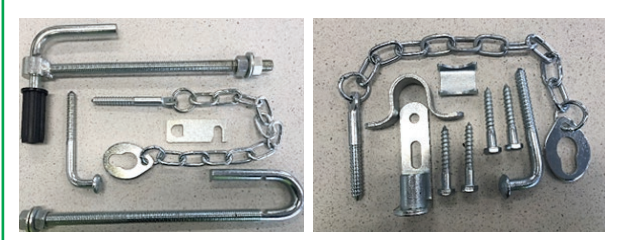

SENTURION STEEL SUPPLIES

12 ACRE SITE AT 99 CAVAN ROAD GEPPS CROSS

• enquiries@senturion.com.au • www.senturion.com.au •

N-BRACE FARM GATES

LAST STOCK ORDER WITH SOME QUALITY ISSUES - PRICED TO GO

	Loose	10+
8ft (2400)	\$104.00	\$97.60
10ft (3000)	\$110.00	\$105.00
12ft (3600)	\$128.00	\$122.00
14ft (4200)	\$143.00	\$136.00
16ft (4800)	\$165.60	\$152.80

DAMAGE TO GATES HARDLY VISIBLE BUT PRODUCT IS NOT TO OUR STANDARDS SO WE HAVE HEAVY DISCOUNTS TO MOVE STOCK
*** THIS OFFER IS ONLY ON QUARANTINED STOCK AND WHILE STOCKS LAST ***

GATE PACKS

Long Bolt (left) or Weld On Gate Packs @ \$22.00 PER PACK

PERMANENT SHEEP YARDS

Yard Panels	
3000 Yard Panel	\$236.00
1500 Yard Panel	\$148.00
700 Yard Panel	\$89.00
Blind Panels	
3000 Blind Panel	\$280.00
1500 Blind Panel	\$177.00
900 Blind Panel	\$119.00
Yard Gates	
3000 Yard Gates (with post)	\$259.00
2000 Yard Gates (with post)	\$173.00
1500 Yard Gates (with post)	\$163.00
450 Yard Gates (with post)	\$101.00

DISCOUNT FOR QUANTITY BUYS

ROTECH FENCE ENDKITS

\$220 PER END ASSEMBLY

SOLD IN PACKS OF 5 (\$1,100.00 INCL PER PACK)

Pack includes:

- 5 @ 2.16m 88.9^{OD} x 4.0mm Galv Pipe
- 5 @ Galv Post Caps to Suit
- 5 @ 80x50 Post to Strainer Clamp
- 5 @ 3.25m 60^{OD} x 2.3mm Galv Pipe
- 5 @ Hot Dip Galv Base Plate
- 5 @ 8mm Stainless Steel Strainer Cable